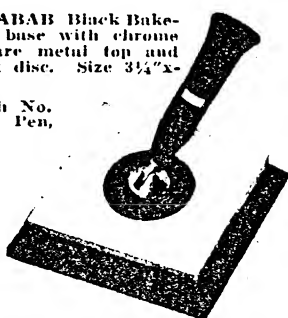

No. A-113 CABAB Black Bakelite square base with chrome plated square metal top and small black disc. Size $3\frac{3}{4}$ "x $3\frac{3}{4}$ ".

A-113 with No. 5D-X Desk Pen, $7.00.